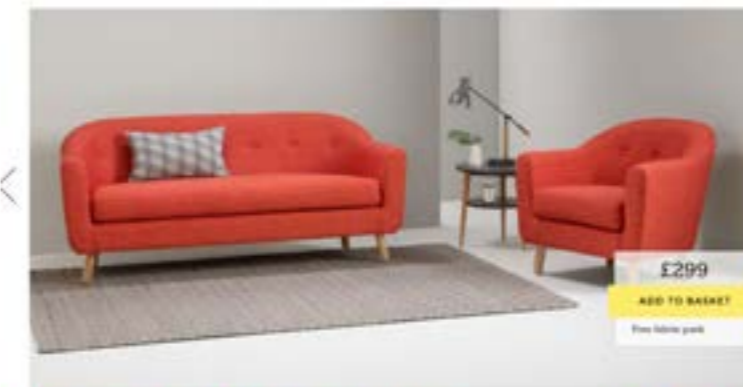

Jonah

£549
ADD TO BASKET
Free fabric pack

Richie

£599
ADD TO BASKET
Free fabric pack
Only 1 left

Lottie

£299
ADD TO BASKET
Free fabric pack

Rug by Made.com

On brown laminate