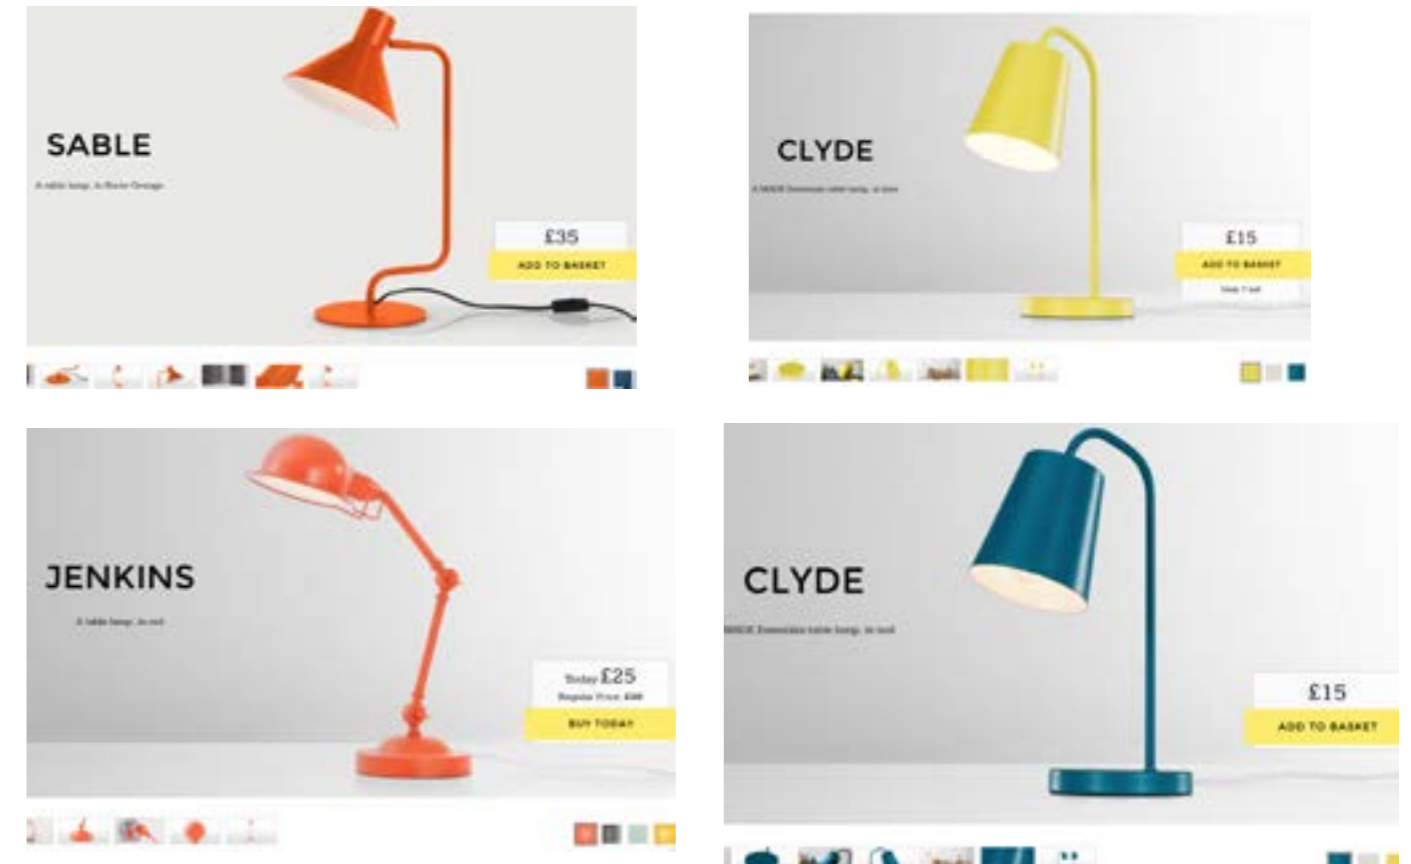

Lamps by Made.com