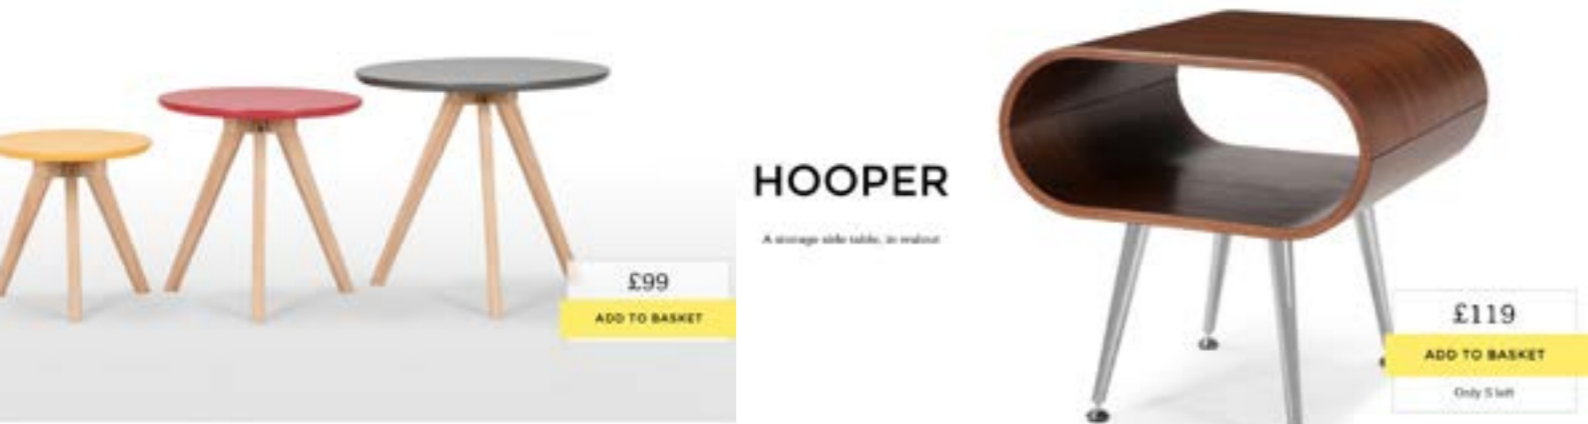

Side table by IKEA

ANDERSON

A sideboard, in mango wood
Designed by MADE Studio

£599
ADD TO BASKET

195 cm
45 cm
£599
ADD TO BASKET

Laptop table

VITTSJÖ

Black-brown/glass

£30

100x36 cm
Article no: 802.213.52
The price reflects selected option
[View more product inform](#)

Made of tempered glass and materials that give an open

COLOUR
black-brown glass

No store selected

Side tables by Made.com